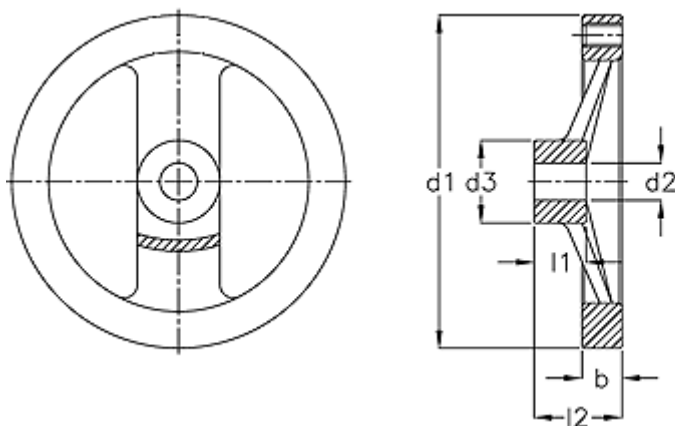

Article number: 20343314

Description: E+G Handwheel
GN 322-160-K14-A

Measures

b = 18.0

d1 = 160

d2 H7 = 14

d3 = 36

l1 = 20